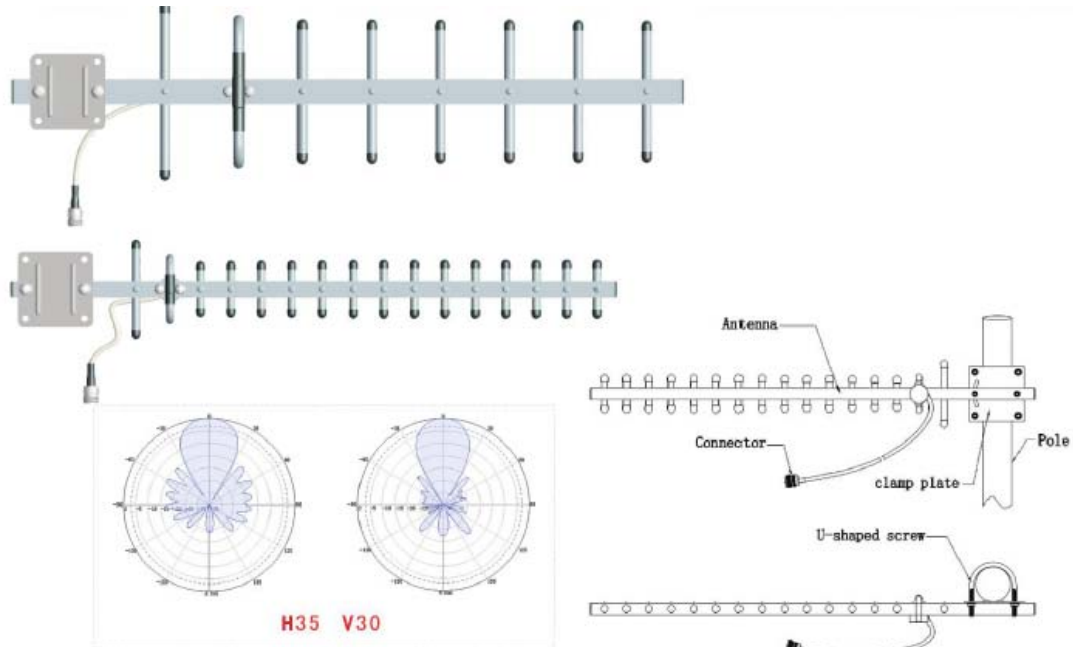

# Direction Yagi Antenna

Prepared: Chris Chai		Approved: Adam Chen	
Checked: Feidi Pei		Customer:	
Version	Changed Reason	Changed by	Date
01	Original version	Chris	20191008

Address (India): H-601, Officer City2, Rajnagar Extension, Ghaziabad

Address (TW): 2F., NO 3, Gongye 4th RD., Hukou Shiang Hsinchu County 303-51, Taiwan

Products

Catalog

Directional Yagi Antenna						
Model	Frequency range (MHz)	Gain (dBi)	Polarizati	Half-power beam width (°)	Dimensions -mm	Packing size -mm
AMXY-88108-6	88-108	6	Horizontal	H42:V38	1920x1500x80	
AMXY-230-6	227-233	6	Vertical	H38:V32	930x370x80	
AMXY-420-12	415-425	12		H42:V38	920x350x80	
AMXY-433-12	428-438	12		H42:V38	870x340x80	
AMXY-450-12	450-470	12		H38:V32	1000x265x54	
AMXY-5575-12	450-750	12	Horizontal	H38:V32	1000x265x54	
AMXY-8090-10	824-960	10	Vertical	H48:V40	465x190x54	
AMXY-8090-12		12		H30:V25	1290x190x54	
AMXY-8090-18		18		H40:V37	810x130x56	
AMXY-1200-15	1100-1300	15		H40:V37	580x110x44	
AMXY-1800-15	1710-1880	15		H40:V37	580x110x44	
AMXY-1900-15	1850-1990	15		H36:V32	680x180x54	
AMXY-9018-12	824-960 1710-1880	12		H35:V30	610x84x44	
AMXY-1922-16	1720-2170	16		H40:V37	460x70x44	
AMXY-2400-13	2400-2483	13		H35:V30	520x70x44	
AMXY-2400-16		16		H30:V28	580x70x44	
AMXY-2400-18		18				