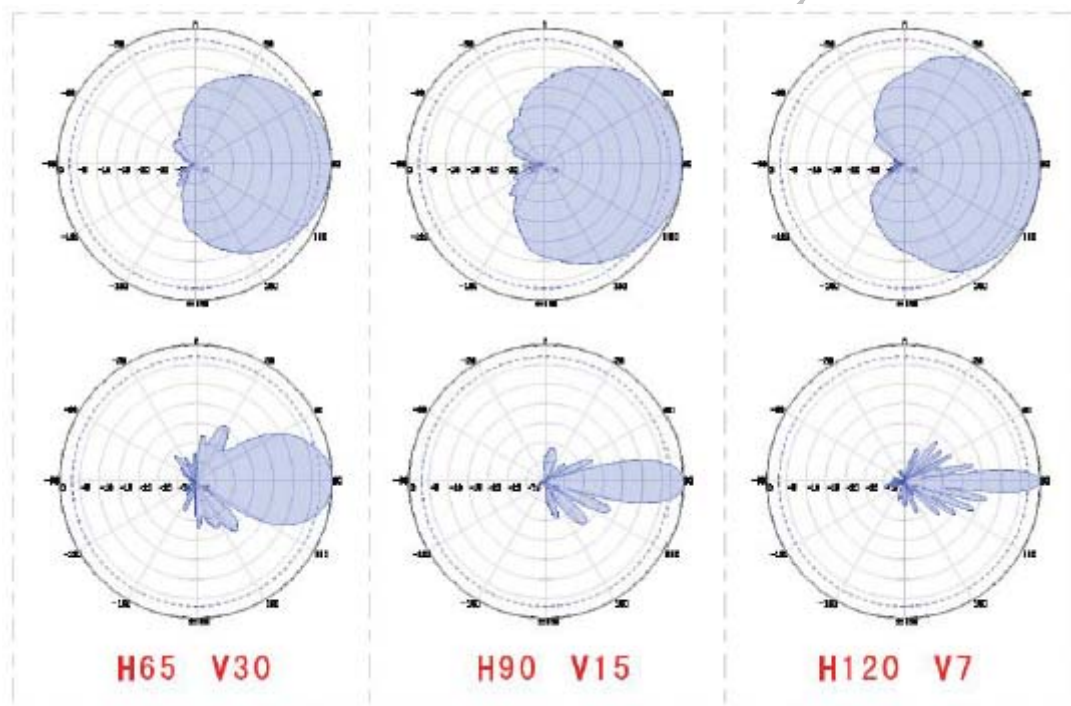

Address (India): H-601, Officer City2, Rajnagar Extension, Ghaziabad

Address (TW): 2F., NO 3, Gongye 4th RD., Hukou Shiang Hsinchu County 303-51, Taiwan

Features

- Frequency range: 5725 ~ 5850MHz
- Polarization: vertical & horizontal & $\pm 45^\circ$

Applications

- 5.8G Wlan;

Antenna 2D Radiation pattern

CC

© PSG

Directional Panel Antenna							
Model	Frequency range (MHz)	Gain (dBi)	Polarizati	Half-power beam width (°)	Dimensions -mm	Packing size -mm	
AMXP-5800V-D15L65	5725-5850	15	Vertical	H65:V15	260x114x54	450x130x110	
AMXP-5800V-D14L90		14		H90:V15			
AMXP-5800V-D13L120		13		H120:V15			
AMXP-5800V-D18L65		18		H65:V7	580x114x54		640x160x145
AMXP-5800V-D17L90		17		H90:V7			
AMXP-5800V-D16L120		16		H120:V7			
AMXP-5800VH-D15L65	5725-5850	2x15	Vertical and Horizontal	H65:V15	260x114x154	300x130x110	
AMXP-5800VH-D14L90		2x14		H90:V15			
AMXP-5800VH-D13L120		2x13		H120:V15			
AMXP-5800VH-D18L65		2x18		H65:V7	580x280x80		640x160x145
AMXP-5800VH-D17L90		2x17		H90:V7			
AMXP-5800VH-D16L120		2x16		H120:V7			
AMXP-5800S-D15L65	5725-5850	2x15	±45°	H65:V15	260x114x154	300x130x110	
AMXP-5800S-D14L90		2x14		H90:V15			
AMXP-5800S-D13L120		2x13		H120:V15			
AMXP-5800S-D18L65		2x18		H65:V7	580x280x80		640x160x145
AMXP-5800S-D17L90		2x17		H90:V7			
AMXP-5800S-D16L120		2x16		H120:V7			